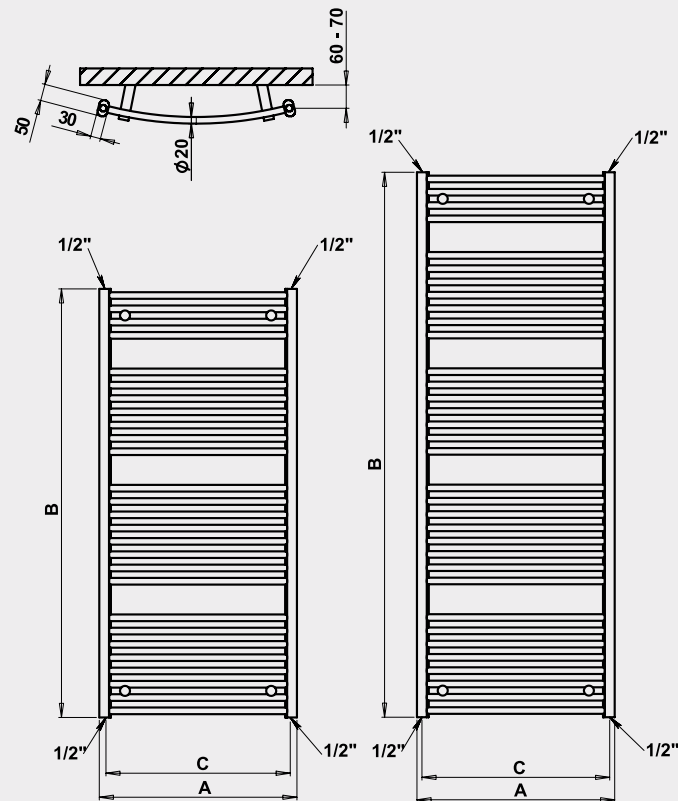

BLENHEIM

BLENHEIM - chrome
600 x 1640 mm

BLENHEIM - brown coated (structural colour)
600 x 1290 mm

Central heating: YES
Combination heating: YES
Electric heating: YES
Horizontal tubes: \varnothing 20 mm
Vertical tubes: 50 × 30 × 1,5 mm

Connection options:

Chrome**	White coated	Other surface finish (coated)*	Width (A) x Height (B) [mm]	HO [W] Δt 20°C ***		Weight [kg]	Content [l]	Connection span (C) [mm]	Max. recommended electric heating element [W]
				75/65°C	55/45°C				
CB4	B4W	B4	450 × 1290	559	291	11,2	6,1	415	400
CB5	B5W	B5	600 × 1290	716	372	13,5	7,4	560	500
CB6	B6W	B6	750 × 1290	870	452	15,4	8,8	712	600
CB7	B7W	B7	450 × 1640	702	365	13,7	7,8	415	400
CB8	B8W	B8	600 × 1640	898	467	16,5	9,4	560	600
CB9	B9W	B9	750 × 1640	1081	562	19,4	11,0	712	700