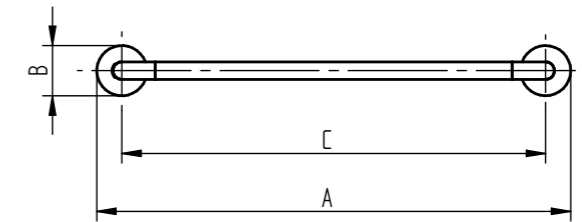

INGA	black	polished stainless steel	Width (A) x Height (B) [mm]	C	hidden connection	Weight [kg]	HO [W]	Degree of protection
right	IN1B-R	IN1SS-R	859 x 91	768	✓	1,2	17	IP44
left	IN1B-L	IN1SS-L	859 x 91	768	✓	1,2	17	IP44

The right/left variant differs according to the location of the electric connection. If the electric connection is on the right IN1-R, the controller is on the opposite side on the left.