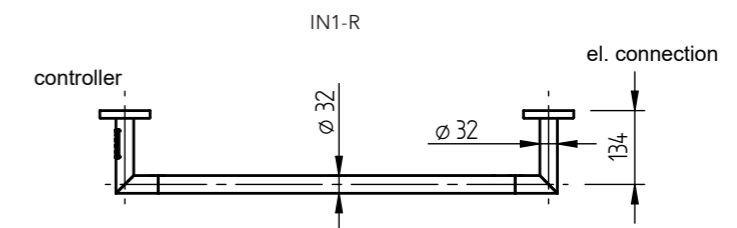

INGA	black	polished stainless steel	Width (A) x Height (B) [mm]	C	hidden connection	Weight [kg]	HO [W]	Degree of protection
right	IN1B-R	IN1SS-R	859 x 91	768	✓	1,2	17	IP44
left	IN1B-L	IN1SS-L	859 x 91	768	✓	1,2	17	IP44

The right/left variant differs according to the location of the electric connection. If the electric connection is on the right IN1-R, the controller is on the opposite side on the left.