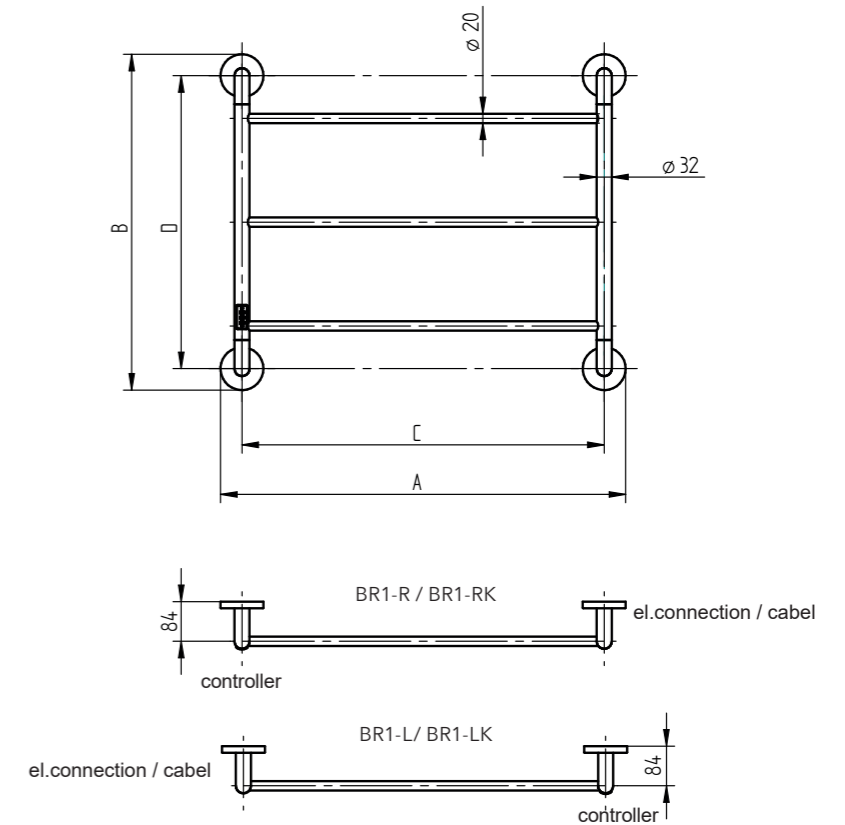

ELECTRIC DRYER

BRITTA	black	polished stainless steel	Width (A) x Height(B) [mm]	C	hidden connection	with cabel	Weight [kg]	HO [W]	Degree of protection
right	BR1B-R	BR1SS-R	859 x 712	768	✓		2,9	42	IP44
left	BR1B-L	BR1SS-L	859 x 712	768	✓		2,9	42	IP44
right	BR1B-RK	BR1SS-RK	859 x 712	768		✓	2,9	42	IP44
left	BR1B-LK	BR1SS-LK	859 x 712	768		✓	2,9	42	IP44