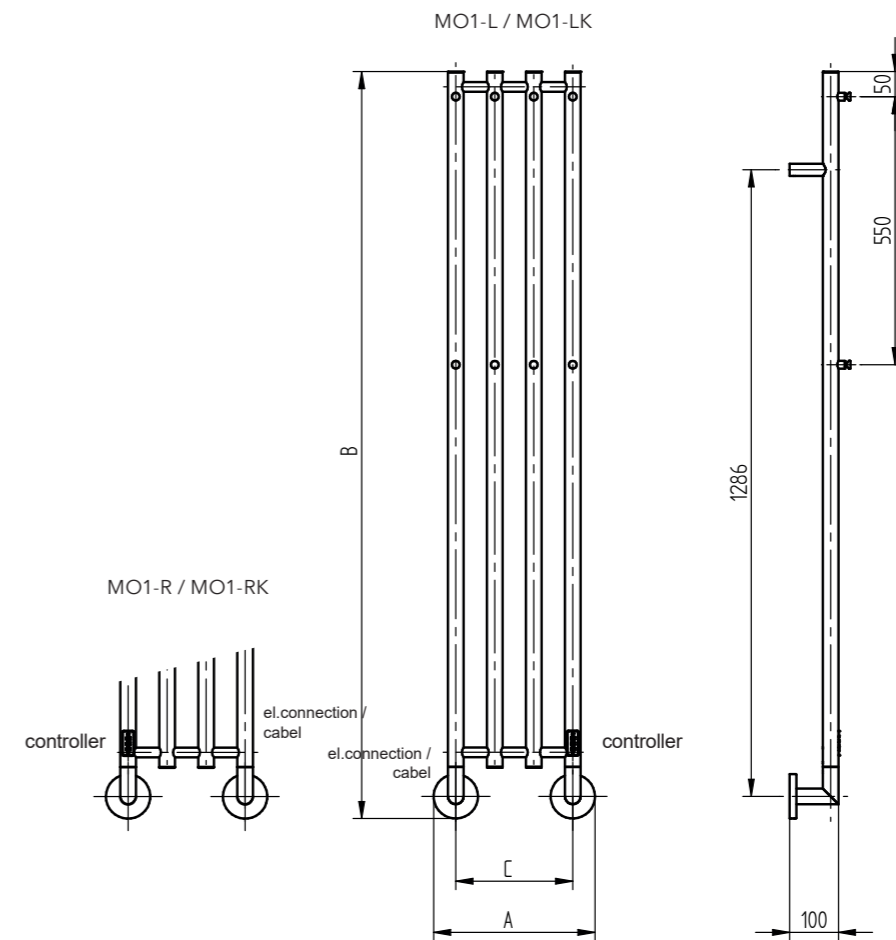

ON/OFF

The green LED indicates that the dryer is on.

MONA	black	polished stainless steel	Width (A) x Height (B) [mm]	C	hidden connection	with cabel	Weight [kg]	HO [W]	Degree of protection
pravá	MO1B-R	MO1SS-R	331 x 1533	240	✓		5,6	93	IP44
levá	MO1B-L	MO1SS-L	331 x 1533	240	✓		5,6	93	IP44
pravá	MO1B-RK	MO1SS-RK	331 x 1533	240		✓	5,6	93	IP44
levá	MO1B-LK	MO1SS-LK	331 x 1533	240		✓	5,6	93	IP44

The right/left variant differs according to the location of the electric connection/cable. If the electric connection/cable is on the right MO1-R/MO1-RK, controller is on the opposite side on the left.