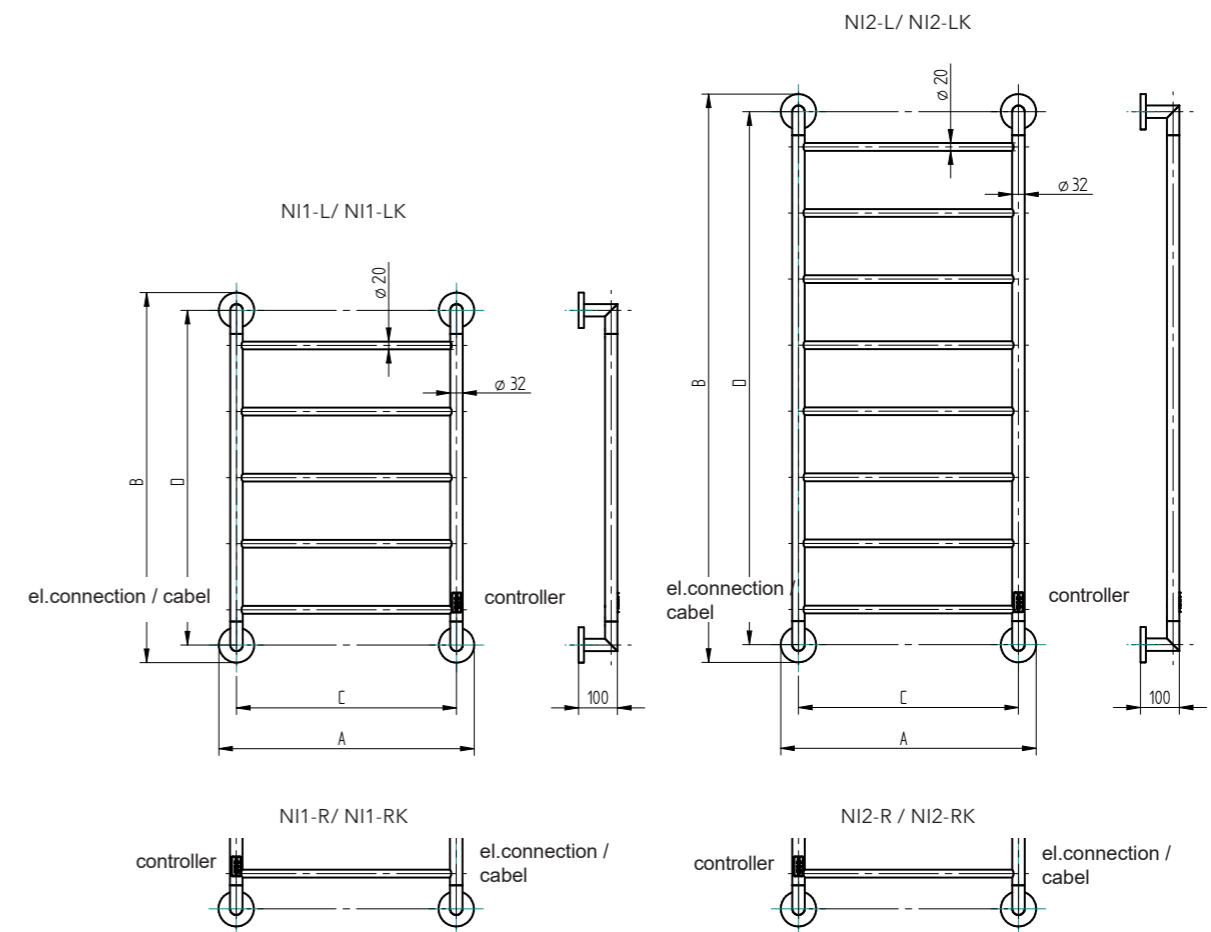

ELECTRIC DRYER

NIKLAS	black	polished stainless steel	Width (A) x Height (B) [mm]	C	hidden connection	with cabel	Weight [kg]	Weight [W]	Degree of protection
right	NI1B-R	NI1SS-R	657 x 952	566	✓		3,7	54	IP44
left	NI1B-L	NI1SS-L	657 x 952	566	✓		3,7	54	IP44
right	NI1B-RK	NI1SS-RK	657 x 952	566		✓	3,7	54	IP44
left	NI1B-LK	NI1SS-LK	657 x 952	566		✓	3,7	54	IP44
right	NI2B-R	NI2SS-R	657 x 1462	566	✓		5,3	93	IP44
left	NI2B-L	NI2SS-L	657 x 1462	566	✓		5,3	93	IP44
right	NI2B-RK	NI2SS-RK	657 x 1462	566		✓	5,3	93	IP44
left	NI2B-LK	NI2SS-LK	657 x 1462	566		✓	5,3	93	IP44

The right/left variant differs according to the location of the electric connection/cable. If the electric connection/cable is on the right NI1B-R/NI1B-RK, controller is on the opposite side on the left.