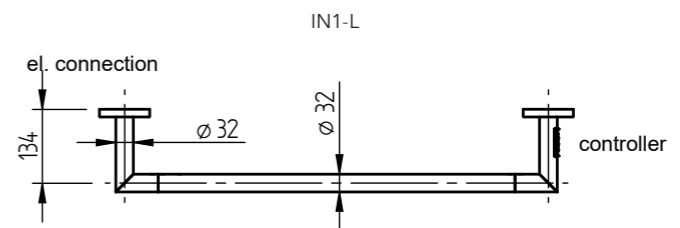

INGA	black	polished stainless steel	Width (A) x Height (B) [mm]	C	hidden connection	Weight [kg]	HO [W]	Degree of protection
right	IN1B-R	IN1SS-R	859 x 91	768	✓	1,2	17	IP44
left	IN1B-L	IN1SS-L	859 x 91	768	✓	1,2	17	IP44

The right/left variant differs according to the location of the electric connection. If the electric connection is on the right IN1-R, the controller is on the opposite side on the left.