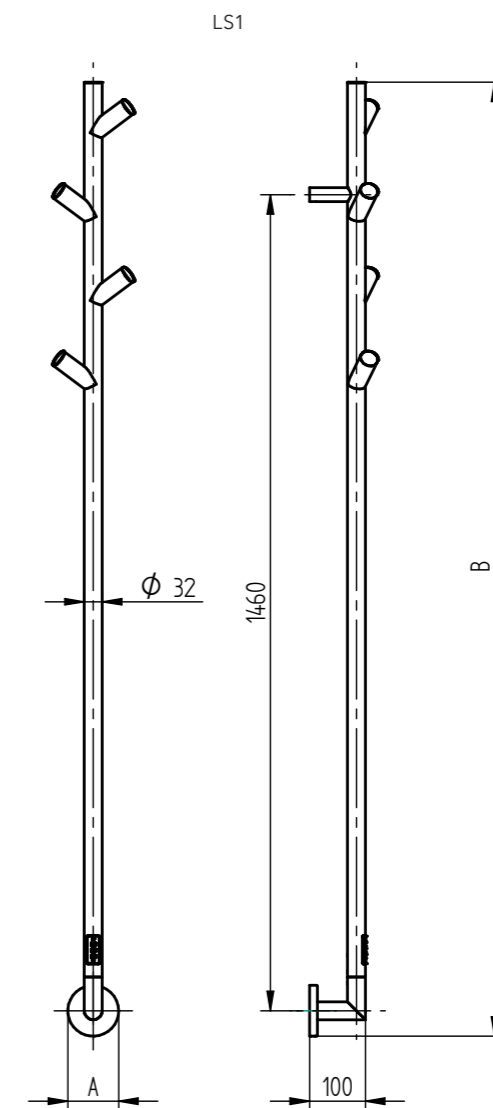

# LISA

LISA LS1SS  
polished stainless steel  
91 x 1708 mm

LISA LS1SS  
polished stainless steel  
91 x 1708 mm

LISA LS1B  
black  
91 x 1708 mm

detail LISA black

ELECTRIC DRYER

LISA	black	polished stainless steel	Width(A) x Height (B) [mm]	hidden connection	Weight [kg]	HO [W]	Degree of protection
	LS1B	LS1SS	91 x 1708	✓	1,8	24	IP44

NIKLAS NI1SS-L  
polished stainless steel  
657 x 952 mm