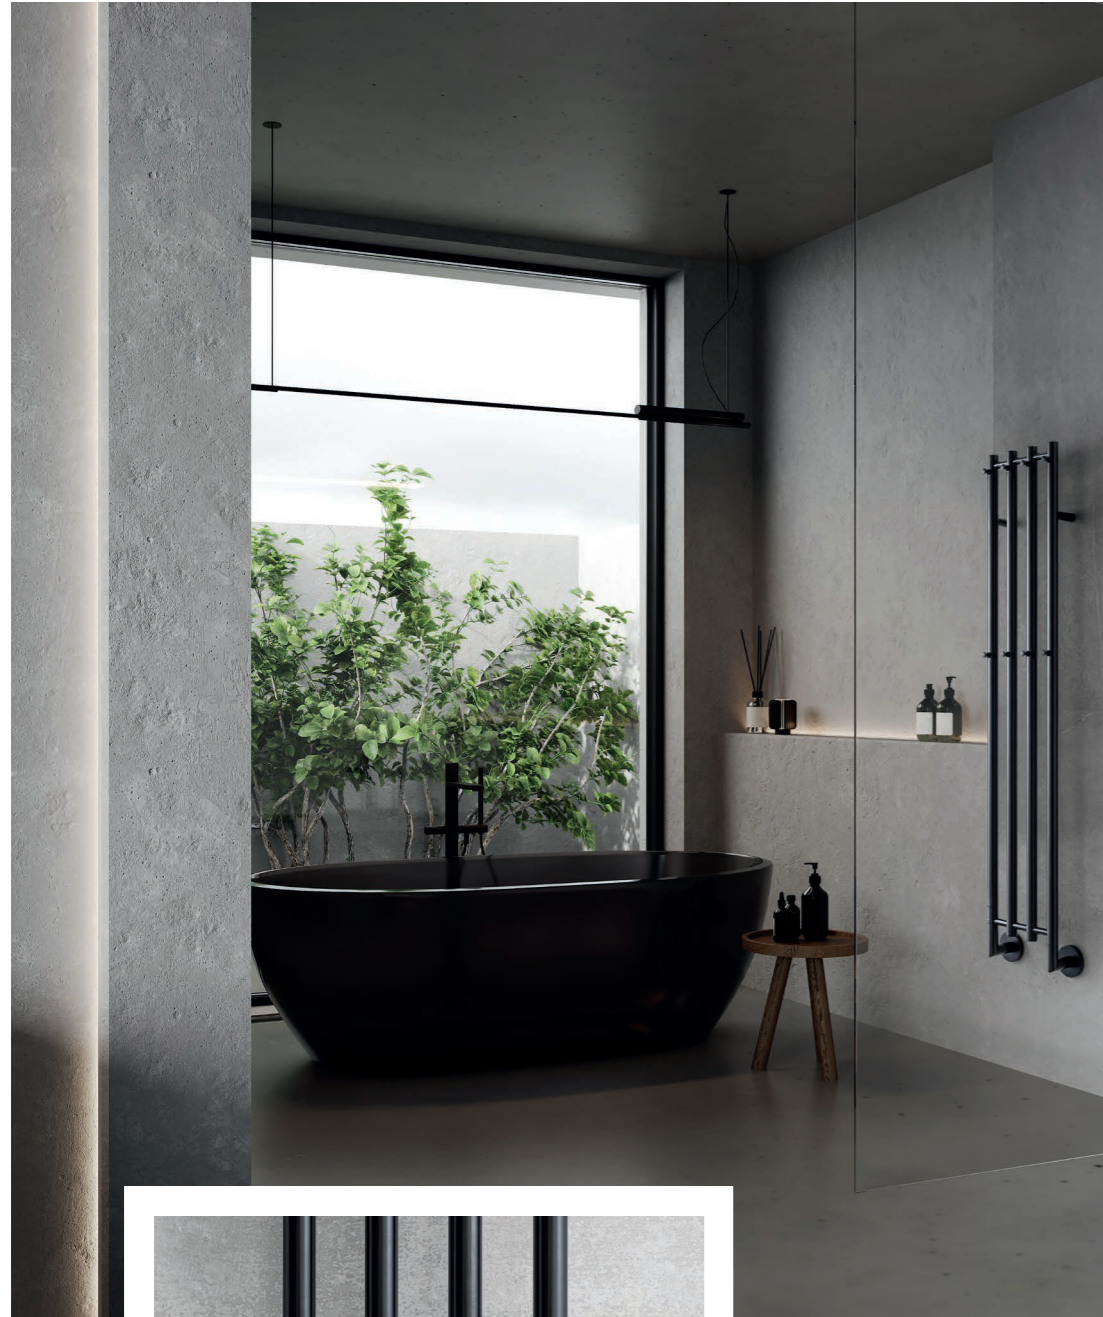

MONA MO1B-L  
black  
331 x 1533 mm

MONA MO1SS-LK  
polished stainless steel  
331 x 1533 mm