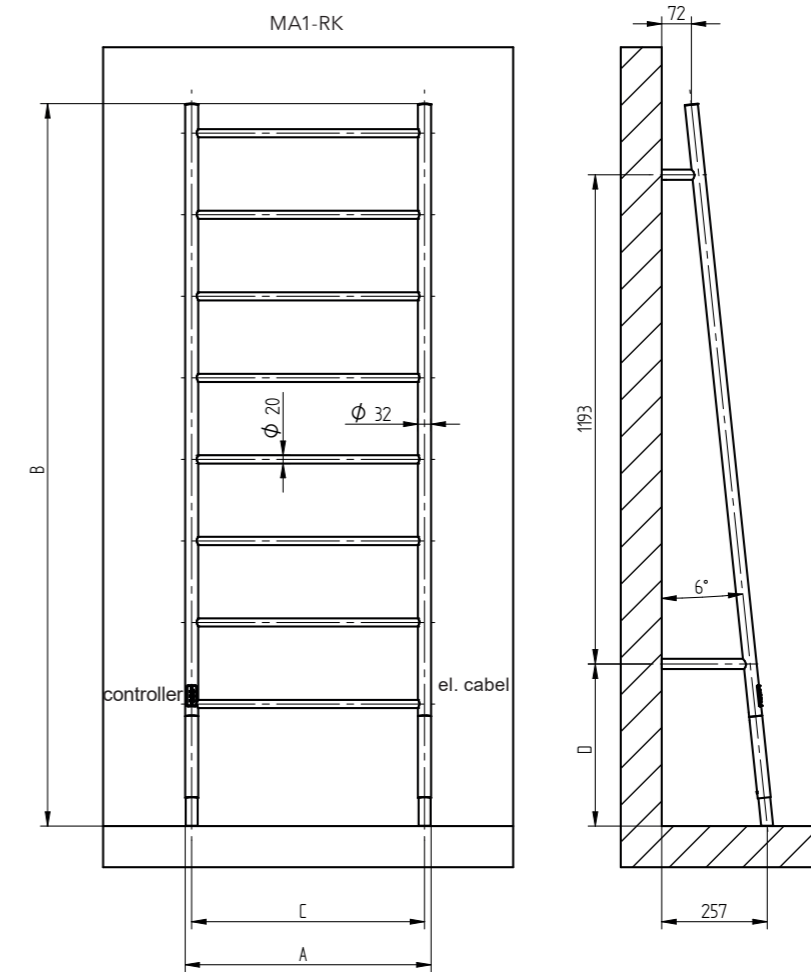

### ON/OFF

The green LED indicates that the dryer is on.

MAIA	black	polished stainless steel	Width (A) x Height (B) [mm]	C	With cabel	Weight [kg]	HO [W]	Degree of protection
right	MA1B-RK	MA1SS-RK	600 x 1700 - 1770	562	✓	6	93	IP44
left	MA1B-LK	MA1SS-LK	600 x 1700 - 1770	562	✓	6	93	IP44